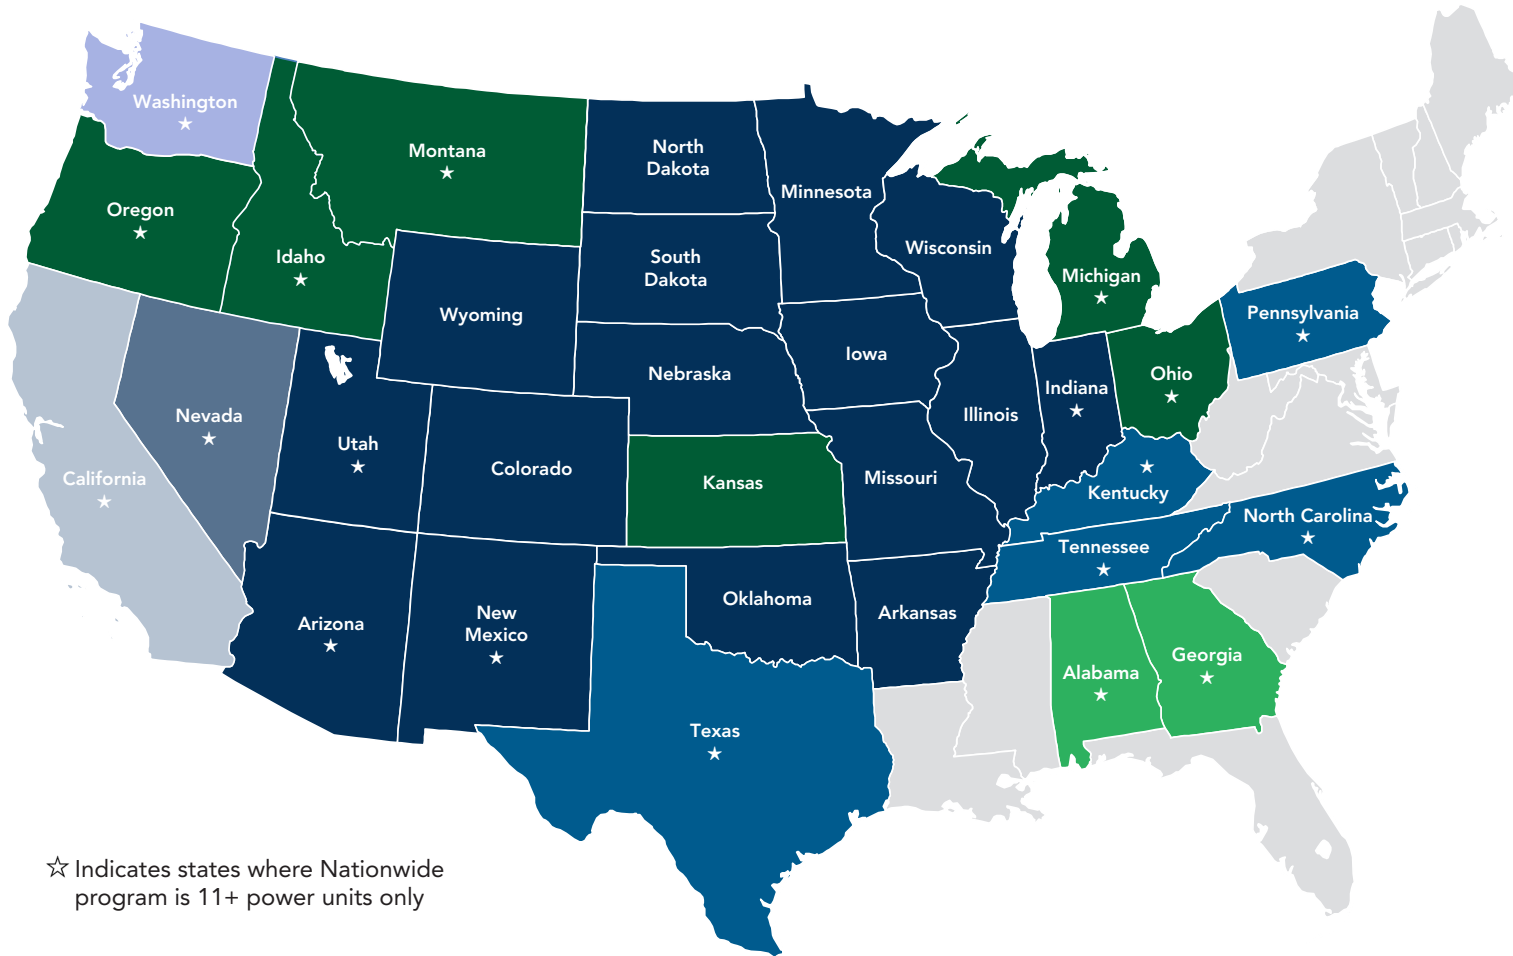

# TERRITORY & MARKET MAP

- Northland, Nationwide, Canal, IAT, Berkley Prime
- Northland, Nationwide, Canal, Berkley Prime
- Nationwide, Canal, Berkley Prime
- Northland, Nationwide, Berkley Prime
- Northland, Nationwide, Canal
- Nationwide, Berkley Prime
- Nationwide

## The Hartford & Travelers

The Hartford and Travelers programs are available in all states that Truckers Insurance Associates does business in as shown above.